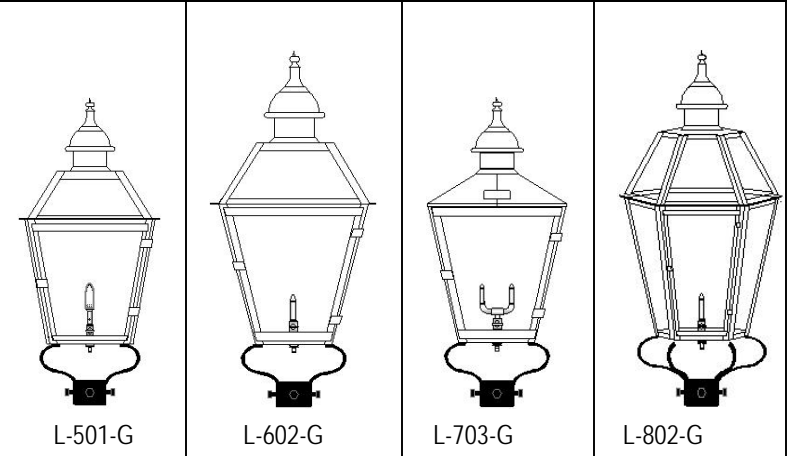

600 SERIES – GAS MODEL, SIX SIDED

- L601-G POST MOUNT 1 GAS BURNER MANTLE
- L602-G POST MOUNT 1 OPEN FLAME BURNER
- L603-G POST MOUNT 2 OPEN FLAME BURNERS
- L604-G POST MOUNT 2 GAS BURNER MANTLES

700 SERIES – GAS MODEL, FOUR SIDED

- L701-G POST MOUNT 1 GAS BURNER MANTLE
- L702-G POST MOUNT 1 OPEN FLAME BURNER
- L703-G POST MOUNT 2 OPEN FLAME BURNERS
- L704-G POST MOUNT 2 GAS BURNER MANTLES

800 SERIES – GAS MODEL, FOUR SIDED

- L801-G POST MOUNT 1 GAS BURNER MANTLE
- L802-G POST MOUNT 1 OPEN FLAME BURNER
- L803-G POST MOUNT 2 OPEN FLAME BURNERS
- L804-G POST MOUNT 2 GAS BURNER MANTLES

900 SERIES – GAS MODEL, FOUR SIDED

- L901-G POST MOUNT 1 GAS BURNER MANTLE
- L902-G POST MOUNT 1 OPEN FLAME BURNER
- L903-G POST MOUNT 2 OPEN FLAME BURNERS
- L904-G POST MOUNT 2 GAS BURNER MANTLES

1100 SERIES – GAS MODEL, FOUR SIDED

- L1101-G POST MOUNT 1 GAS BURNER MANTLE
- L1102-G POST MOUNT 1 OPEN FLAME BURNER
- L1103-G POST MOUNT 2 OPEN FLAME BURNERS
- L1104-G POST MOUNT 2 GAS BURNER MANTLES

1300 SERIES – GAS MODEL, FOUR SIDED

- L1301-G POST MOUNT 1 GAS BURNER MANTLE
- L1302-G POST MOUNT 1 OPEN FLAME BURNER
- L1303-G POST MOUNT 2 OPEN FLAME BURNERS
- L1304-G POST MOUNT 2 GAS BURNER MANTLES

1400 SERIES – GAS MODEL, FOUR SIDED

- L1401-G POST MOUNT 1 GAS BURNER MANTLE
- L1402-G POST MOUNT 1 OPEN FLAME BURNER
- L1403-G POST MOUNT 2 OPEN FLAME BURNERS
- L1404-G POST MOUNT 2 GAS BURNER MANTLES

1500 SERIES – GAS MODEL, FOUR SIDED

- L1501-G POST MOUNT 1 GAS BURNER MANTLE
- L1502-G POST MOUNT 1 OPEN FLAME BURNER
- L1503-G POST MOUNT 2 OPEN FLAME BURNERS
- L1504-G POST MOUNT 2 GAS BURNER MANTLES