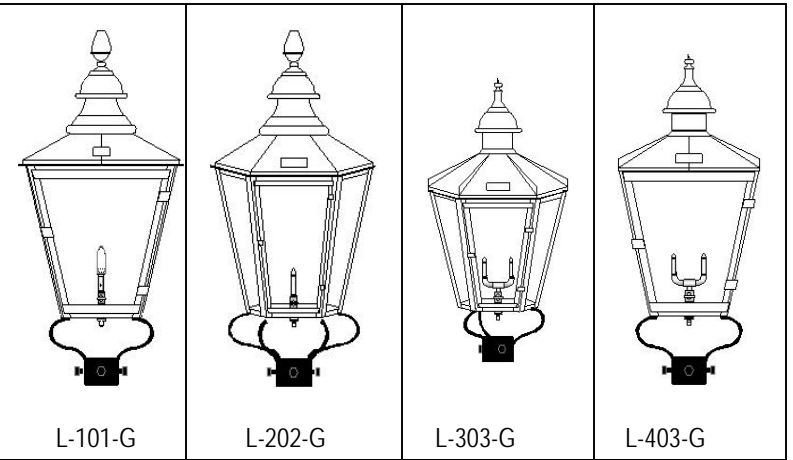

600 SERIES – GAS MODEL, SIX SIDED

- L601-G POST MOUNT 1 GAS BURNER MANTLE
- L602-G POST MOUNT 1 OPEN FLAME BURNER
- L603-G POST MOUNT 2 OPEN FLAME BURNERS
- L604-G POST MOUNT 2 GAS BURNER MANTLES

700 SERIES – GAS MODEL, FOUR SIDED

- L701-G POST MOUNT 1 GAS BURNER MANTLE
- L702-G POST MOUNT 1 OPEN FLAME BURNER
- L703-G POST MOUNT 2 OPEN FLAME BURNERS
- L704-G POST MOUNT 2 GAS BURNER MANTLES

800 SERIES – GAS MODEL, FOUR SIDED

- L801-G POST MOUNT 1 GAS BURNER MANTLE
- L802-G POST MOUNT 1 OPEN FLAME BURNER
- L803-G POST MOUNT 2 OPEN FLAME BURNERS
- L804-G POST MOUNT 2 GAS BURNER MANTLES

900 SERIES – GAS MODEL, FOUR SIDED

- L901-G POST MOUNT 1 GAS BURNER MANTLE
- L902-G POST MOUNT 1 OPEN FLAME BURNER
- L903-G POST MOUNT 2 OPEN FLAME BURNERS
- L904-G POST MOUNT 2 GAS BURNER MANTLES

1100 SERIES – GAS MODEL, FOUR SIDED

- L1101-G POST MOUNT 1 GAS BURNER MANTLE
- L1102-G POST MOUNT 1 OPEN FLAME BURNER
- L1103-G POST MOUNT 2 OPEN FLAME BURNERS
- L1104-G POST MOUNT 2 GAS BURNER MANTLES

1300 SERIES – GAS MODEL, FOUR SIDED

- L1301-G POST MOUNT 1 GAS BURNER MANTLE
- L1302-G POST MOUNT 1 OPEN FLAME BURNER
- L1303-G POST MOUNT 2 OPEN FLAME BURNERS
- L1304-G POST MOUNT 2 GAS BURNER MANTLES

1400 SERIES – GAS MODEL, FOUR SIDED

- L1401-G POST MOUNT 1 GAS BURNER MANTLE
- L1402-G POST MOUNT 1 OPEN FLAME BURNER
- L1403-G POST MOUNT 2 OPEN FLAME BURNERS
- L1404-G POST MOUNT 2 GAS BURNER MANTLES

1500 SERIES – GAS MODEL, FOUR SIDED

- L1501-G POST MOUNT 1 GAS BURNER MANTLE
- L1502-G POST MOUNT 1 OPEN FLAME BURNER
- L1503-G POST MOUNT 2 OPEN FLAME BURNERS
- L1504-G POST MOUNT 2 GAS BURNER MANTLES