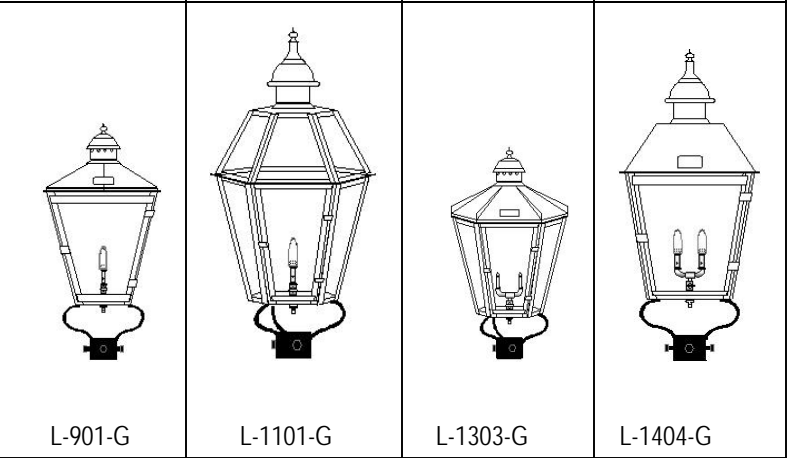

600 SERIES – GAS MODEL, SIX SIDED

- L601-G POST MOUNT 1 GAS BURNER MANTLE
- L602-G POST MOUNT 1 OPEN FLAME BURNER
- L603-G POST MOUNT 2 OPEN FLAME BURNERS
- L604-G POST MOUNT 2 GAS BURNER MANTLES

700 SERIES – GAS MODEL, FOUR SIDED

- L701-G POST MOUNT 1 GAS BURNER MANTLE
- L702-G POST MOUNT 1 OPEN FLAME BURNER
- L703-G POST MOUNT 2 OPEN FLAME BURNERS
- L704-G POST MOUNT 2 GAS BURNER MANTLES

800 SERIES – GAS MODEL, FOUR SIDED

- L801-G POST MOUNT 1 GAS BURNER MANTLE
- L802-G POST MOUNT 1 OPEN FLAME BURNER
- L803-G POST MOUNT 2 OPEN FLAME BURNERS
- L804-G POST MOUNT 2 GAS BURNER MANTLES

900 SERIES – GAS MODEL, FOUR SIDED

- L901-G POST MOUNT 1 GAS BURNER MANTLE
- L902-G POST MOUNT 1 OPEN FLAME BURNER
- L903-G POST MOUNT 2 OPEN FLAME BURNERS
- L904-G POST MOUNT 2 GAS BURNER MANTLES

1100 SERIES – GAS MODEL, FOUR SIDED

- L1101-G POST MOUNT 1 GAS BURNER MANTLE
- L1102-G POST MOUNT 1 OPEN FLAME BURNER
- L1103-G POST MOUNT 2 OPEN FLAME BURNERS
- L1104-G POST MOUNT 2 GAS BURNER MANTLES

1300 SERIES – GAS MODEL, FOUR SIDED

- L1301-G POST MOUNT 1 GAS BURNER MANTLE
- L1302-G POST MOUNT 1 OPEN FLAME BURNER
- L1303-G POST MOUNT 2 OPEN FLAME BURNERS
- L1304-G POST MOUNT 2 GAS BURNER MANTLES

1400 SERIES – GAS MODEL, FOUR SIDED

- L1401-G POST MOUNT 1 GAS BURNER MANTLE
- L1402-G POST MOUNT 1 OPEN FLAME BURNER
- L1403-G POST MOUNT 2 OPEN FLAME BURNERS
- L1404-G POST MOUNT 2 GAS BURNER MANTLES

1500 SERIES – GAS MODEL, FOUR SIDED

- L1501-G POST MOUNT 1 GAS BURNER MANTLE
- L1502-G POST MOUNT 1 OPEN FLAME BURNER
- L1503-G POST MOUNT 2 OPEN FLAME BURNERS
- L1504-G POST MOUNT 2 GAS BURNER MANTLES