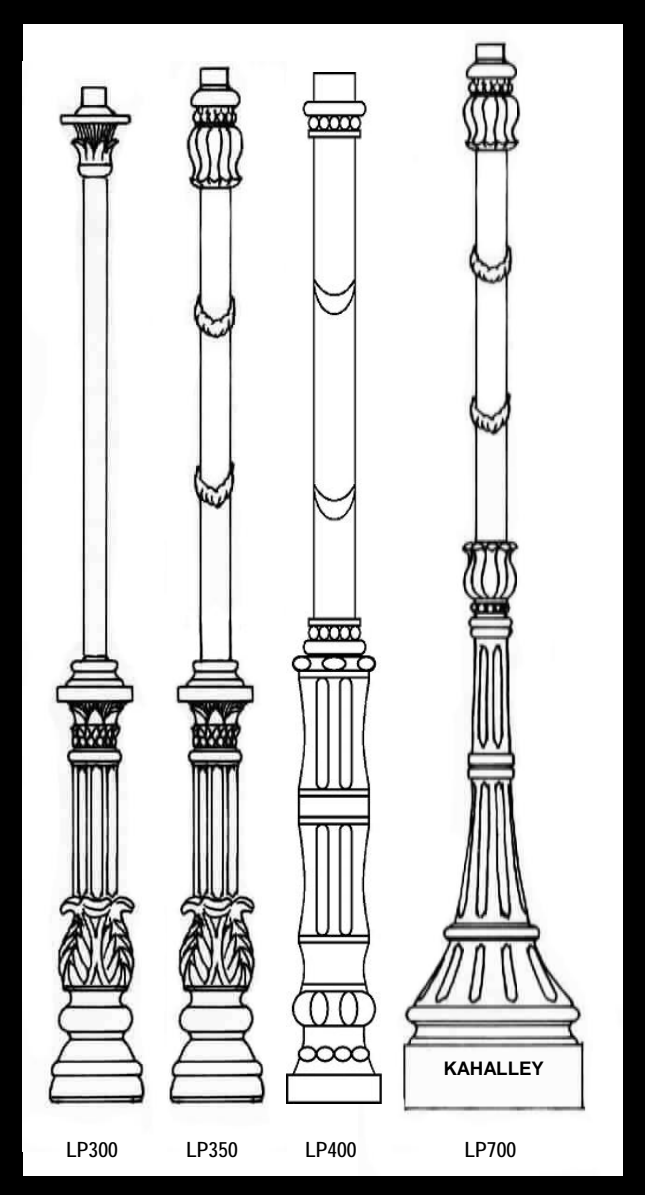

LIGHTING STANDARDS

Enhance the beauty of any Kahalley lantern with one of four select light posts available in a multitude of lengths. We also carry many other styles of mounts that are available for you.

Manufactured in a heavy cast aluminum base, each post is intricately detailed and represents an appropriate resting place for the entire inventory of Kahalley lanterns.

Colors include black and verde green. The universal 3" fitting accommodates virtually all other American made lanterns.