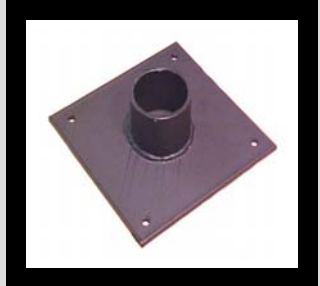

8" PIER MOUNT

ALUMINUM LIGHT POSTS

Kahalley
Lighting, Inc.

148-C E. I-65 SERVICE RD N.- P.O. BOX 7735 - MOBILE, AL 36607
PHONE: 251-473-1992 FAX: 251-473-1920

VISIT OUR WEBSITE AT www.kahalley.com OR EMAIL US AT kahalleylighting@yahoo.com